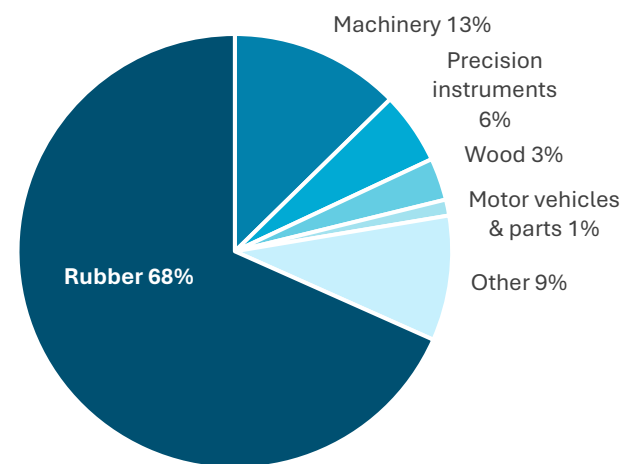

Vermont exports to Alberta

*Data from 2023

Alberta Snapshot

Stantec, a global design and engineering firm headquartered in Edmonton, Alberta, has over 250 offices throughout the United States, including Vermont. The Stantec office in South Burlington was ranked the #1 best place to work in 2024 (Large Business) by Vermont Biz and the Vermont Chamber of Commerce.

The Stantec team of over 55 civil engineers, environmental engineers, and scientists, and other related professionals work every day to build a healthier, stronger Vermont by designing infrastructure, shaping the landscape, respecting the local environment, and giving back to their communities.