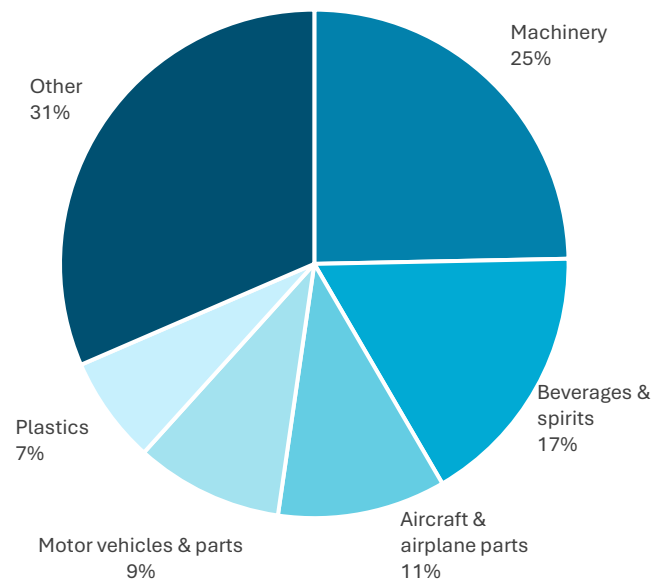

Kentucky's Top Exports to Alberta $USD

- Machinery: **$21 million**
- Beverages & spirits: **$14.4 million**
- Aircraft & airplane parts: **$9.1 million**
- Motor vehicles & parts: **$8 million**
- Plastics: **$5.8 million**

Kentucky exports to Alberta